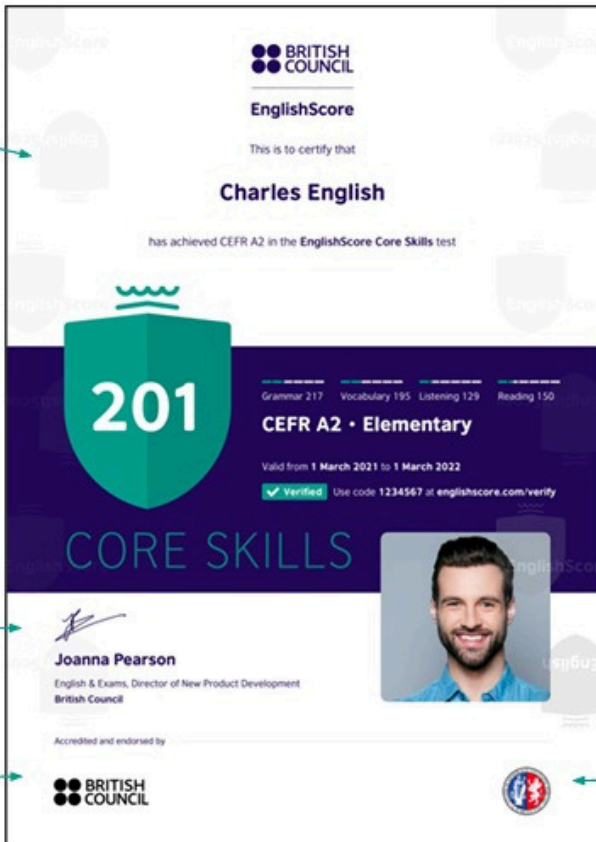

Watermarked

British Council signatory

British Council accredited